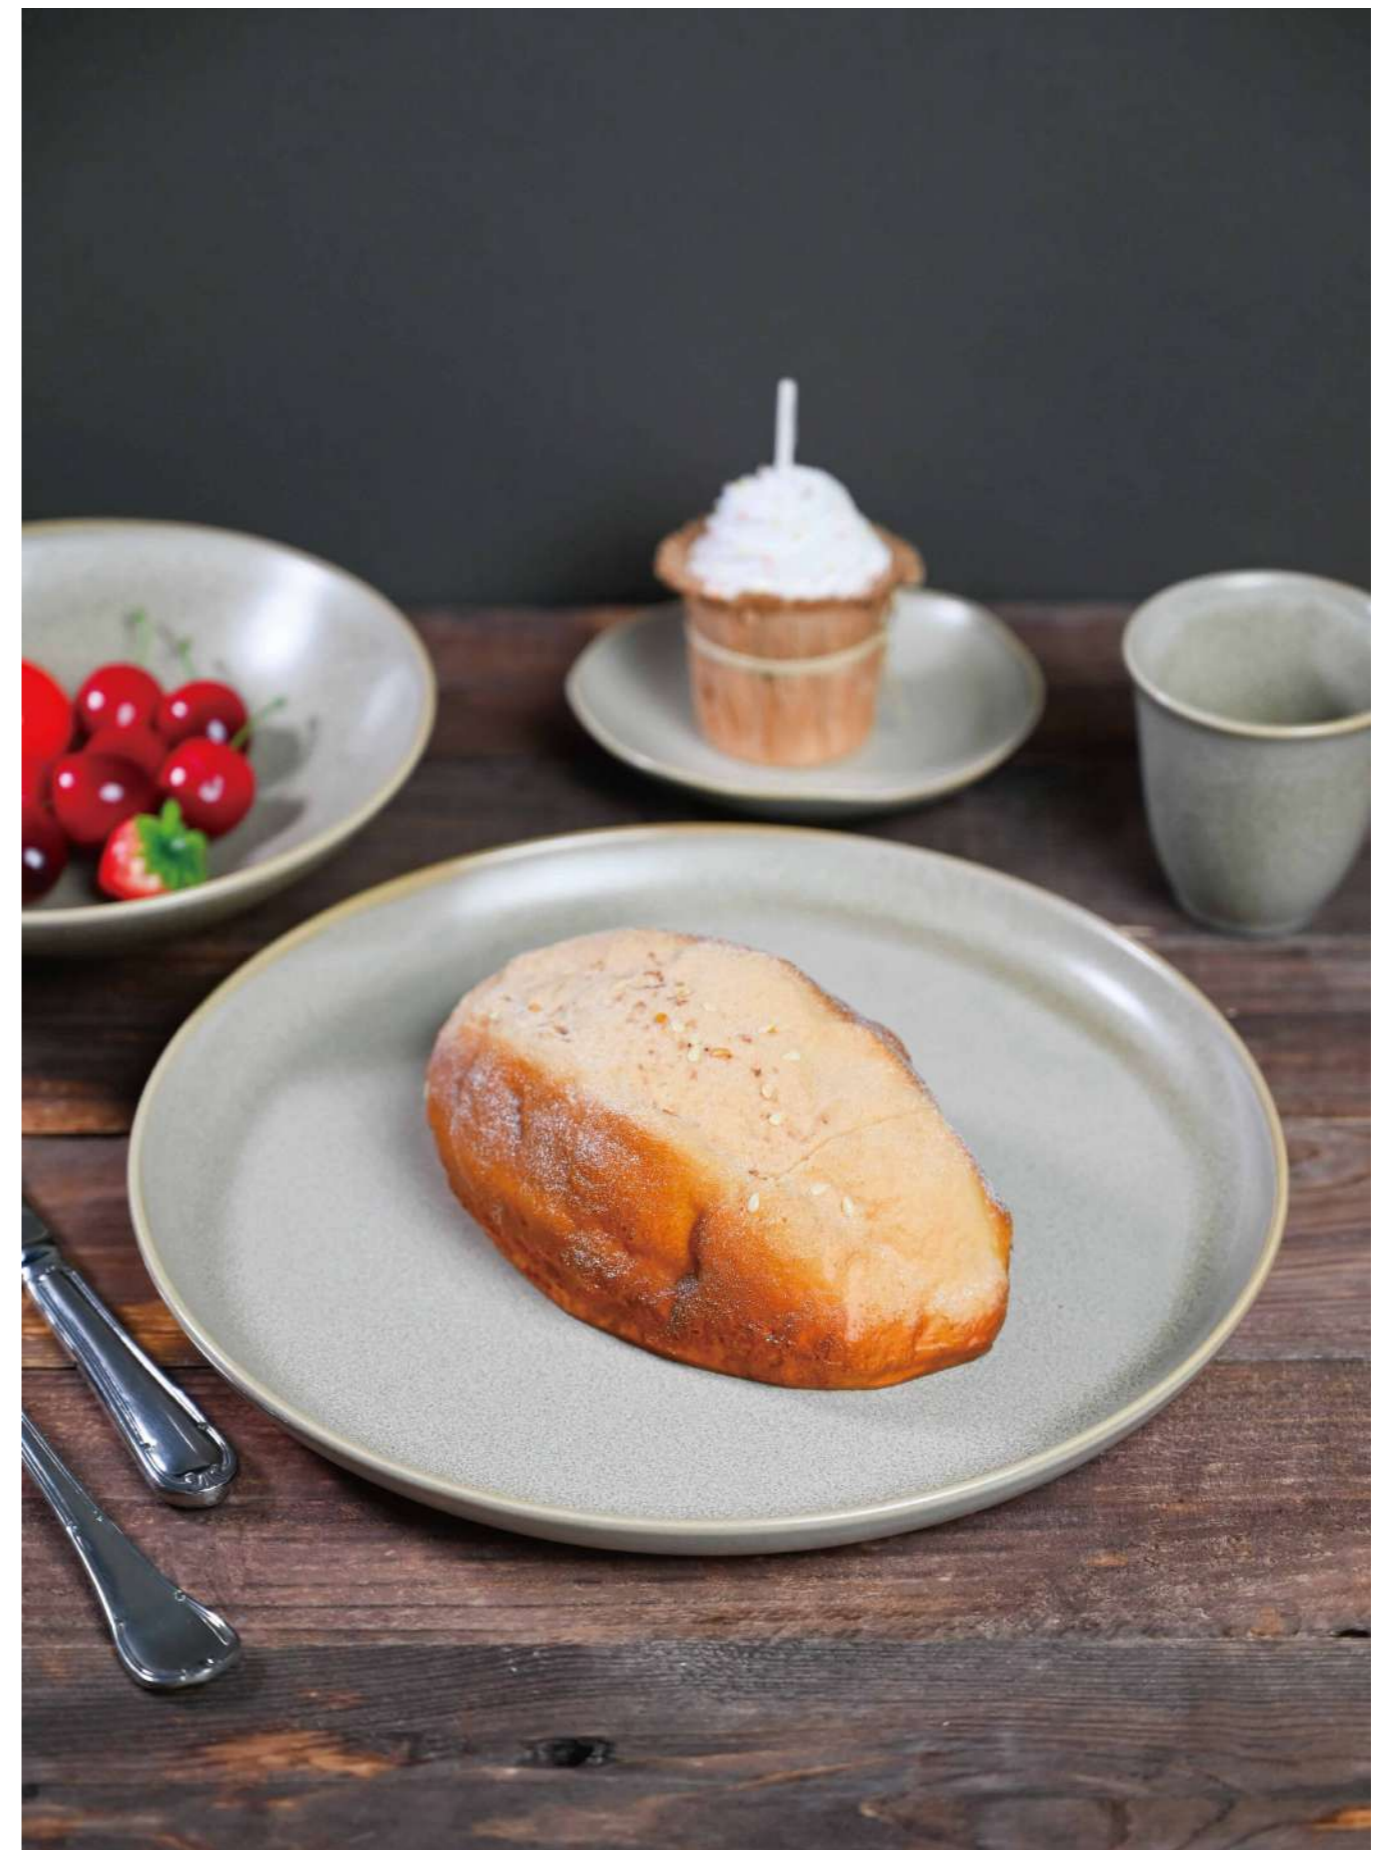

Matte Magic

Reactive Glaze

Matte Magic, with Gray-Green Matte color glazed design, sintering in high temperature fire kiln, showcases a muted gray-green hue with a matte finish, imparting a distinctive texture. The unique kiln-changing technology enhances durability, making it a practical, also aesthetically pleasing at different dining tables.

COLOR GLAZED

COLOR GLAZED