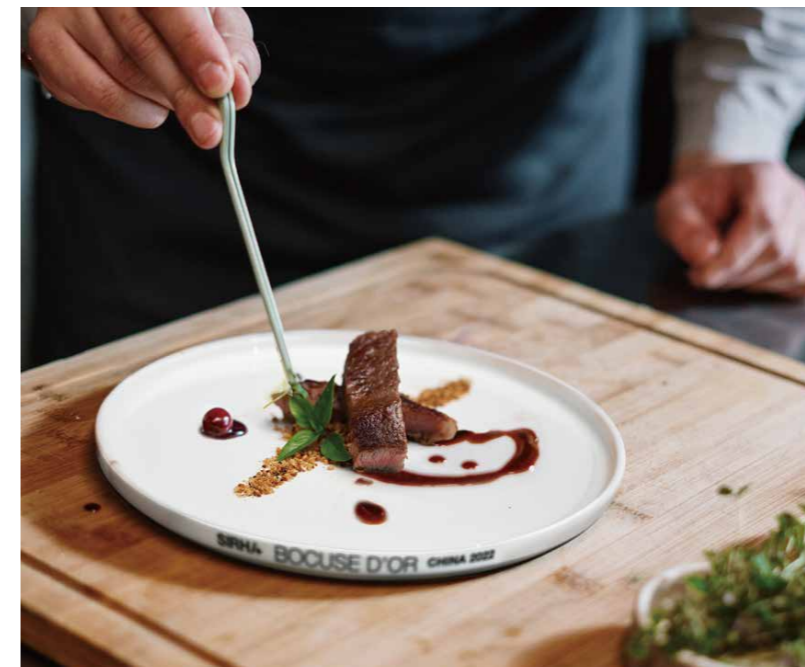

## SERVICES THAT MEET YOUR TABLEWARE NEEDS

**SIRH/+**  
**BOCUSE D'OR**  
TEAM FRANCE

PITO is Bocuse's designated supplier, PITO will cooperate more with the competition, participating in more closely activities in the future. PITO will join together with the world's star chef masters to focus on making fine ceramic and exquisite food and create a happy time on the table.