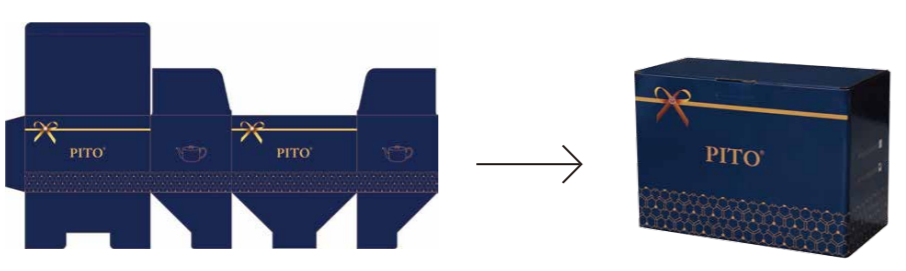

# CUSTOM DESIGN

ITEM SHAPE  
ODM&OEM

DECAL  
PITO Creative Design

LOGO  
Exclusive Logo

PACKAGE  
Exquisite& Safe

# CUSTOMIZED PACKAGING

Brown Box

Color Box

Gift box